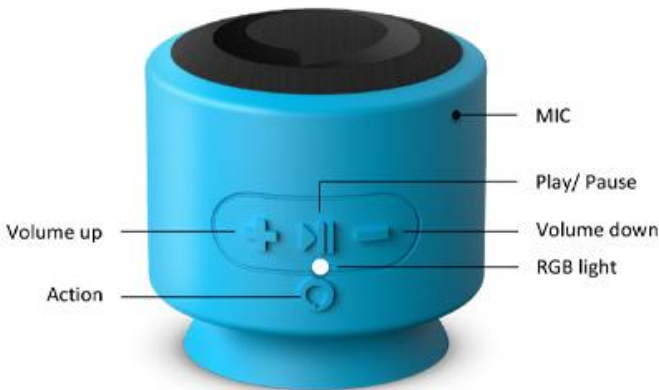

- Amazon Alexa AMA compliant with companion APP
- iPX5 Water-resistant Speaker
- Music and calls
- A perfect portable Amazon Alexa speaker PTT device
- Music Power : Music loudness no less than 8W