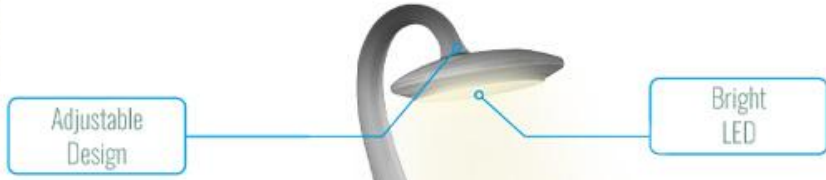

Für den Schreibtisch und / oder als Nachtlicht

Touch Control Kids Table and Night LED Lamp

3 Brightness Modes | Soothing LED Light | Eye Safe Light

This LED table light can illuminate any dark space in your home and give a sense of security to your child. The light emitted via the LED bulbs protect your child's eyes as the blue light emitted is reduced.

Safety tested and tamper-proof to protect little fingers.

Easy to dim by pressing the button, so that your child gets the perfect light for arts and crafts, reading or relaxing.

Melman

Melman

- Safe & Reliable
- Night Light
- Adjustable Design
- 3 LED Modes
- Touch Sensor

- Safe & Reliable
- Night Light
- Adjustable Design
- 3 LED Modes
- Touch Sensor

- Promate Kids LED Lights - Goofy
- Promate Kids LED Lights - Melman
- Promate Kids LED Lights - Snorky
- Promate Kids LED Lights - Tom