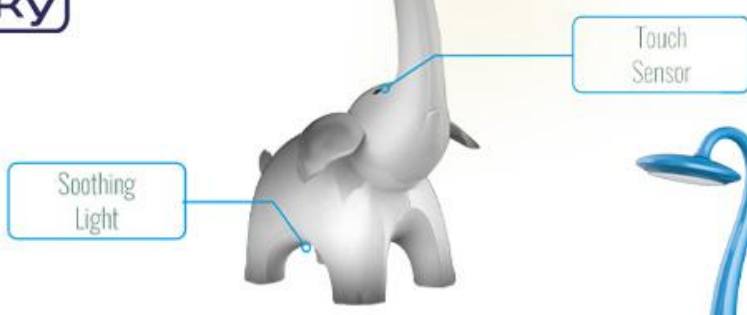

Für den Schreibtisch und / oder als Nachtlicht

Touch Control Kids Table and Night LED Lamp

3 Brightness Modes | Soothing LED Light | Eye Safe Light

This LED table light can illuminate any dark space in your home and give a sense of security to your child. The light emitted via the LED bulbs protect your child's eyes as the blue light emitted is reduced.

Safety tested and tamper-proof to protect little fingers.

Easy to dim by pressing the button, so that your child gets the perfect light for arts and crafts, reading or relaxing.

Melman

Melman

- Safe & Reliable
- Night Light
- Adjustable Design
- 3 LED Modes
- Touch Sensor

- Safe & Reliable
- Night Light
- Adjustable Design
- 3 LED Modes
- Touch Sensor

- Promate Kids LED Lights - Goofy
- Promate Kids LED Lights - Melman
- Promate Kids LED Lights - Snorky
- Promate Kids LED Lights - Tom