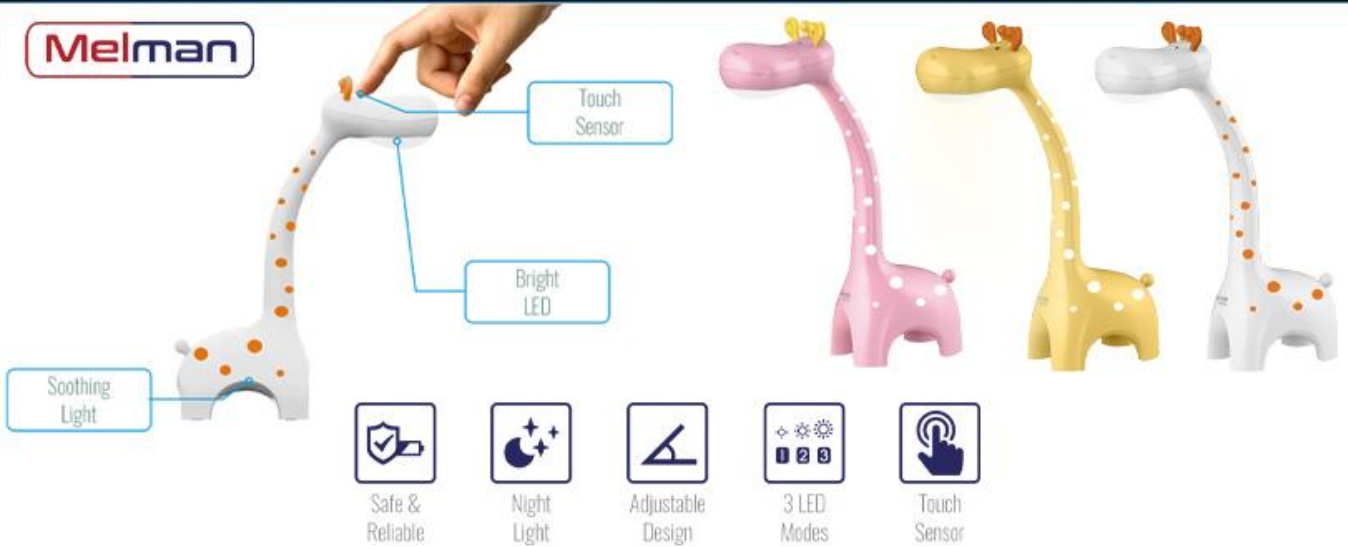

Für den Schreibtisch und / oder als Nachtlicht

Touch Control Kids Table and Night LED Lamp

3 Brightness Modes | Soothing LED Light | Eye Safe Light

This LED table light can illuminate any dark space in your home and give a sense of security to your child. The light emitted via the LED bulbs protect your child's eyes as the blue light emitted is reduced.

Safety tested and tamper-proof to protect little fingers.

Easy to dim by pressing the button, so that your child gets the perfect light for arts and crafts, reading or relaxing.

Melman

Melman

- Safe & Reliable
- Night Light
- Adjustable Design
- 3 LED Modes
- Touch Sensor

- Safe & Reliable
- Night Light
- Adjustable Design
- 3 LED Modes
- Touch Sensor

- Promate Kids LED Lights - Goofy
- Promate Kids LED Lights - Melman
- Promate Kids LED Lights - Snorky
- Promate Kids LED Lights - Tom