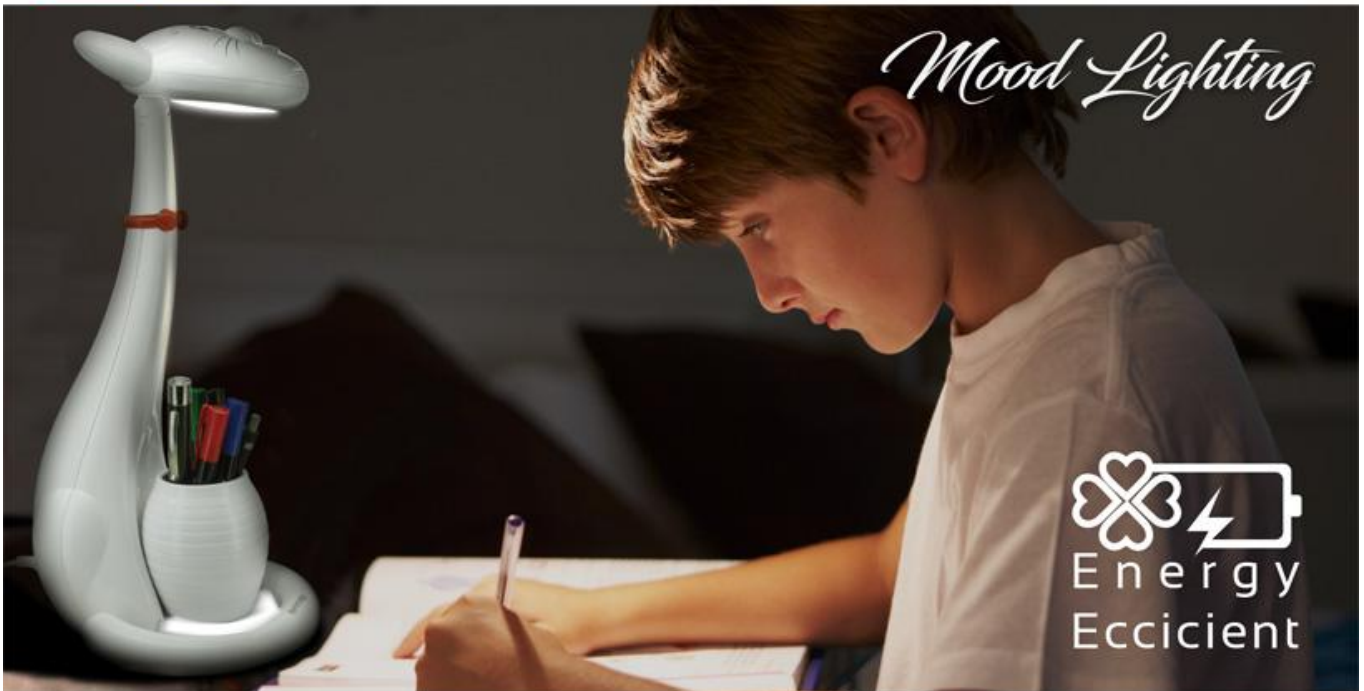

Für den Schreibtisch und / oder als Nachtlicht

Touch Control Kids Table and Night LED Lamp

3 Brightness Modes | Soothing LED Light | Eye Safe Light

This LED table light can illuminate any dark space in your home and give a sense of security to your child. The light emitted via the LED bulbs protect your child's eyes as the blue light emitted is reduced.

Safety tested and tamper-proof to protect little fingers.

Easy to dim by pressing the button, so that your child gets the perfect light for arts and crafts, reading or relaxing.

Melman

Melman

- Safe & Reliable
- Night Light
- Adjustable Design
- 3 LED Modes
- Touch Sensor

- Safe & Reliable
- Night Light
- Adjustable Design
- 3 LED Modes
- Touch Sensor

- Promate Kids LED Lights - Goofy
- Promate Kids LED Lights - Melman
- Promate Kids LED Lights - Snorky
- Promate Kids LED Lights - Tom