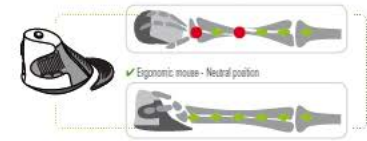

### MOUSE GUPPY 3 V.I.P

- USB CONNECT
- 3 LED
- RETRACTABLE CORD

### MOUSE SMILIGHT

- USB POWERED
- LUMINOUS

### MOUSE ERGO VERTICAL WIRELESS

- x6 ERGONOMIC BUTTONS
- LASER PRECISION
- DPI SWITCH DPI
- ULTRA COMPACT
- WIRELESS

- PC & MAC
- ERGONOMIC MOUSE