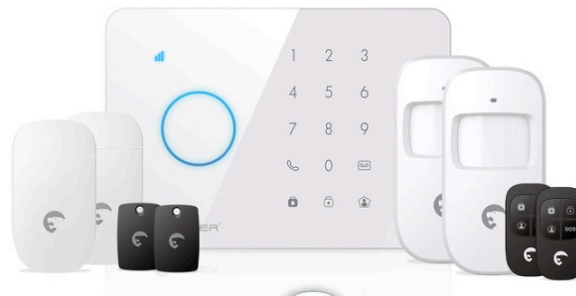

eTIGER

Alarm systems

S4 Combo Secual

Landline / GSM Alarm System
With IP camera: S4 Combo Vid Secual

S3b Sim Secual

GSM Alarm System
With IP camera: S3b Sim Vid Secual

Secual Box

Wi-Fi / GSM Alarm System