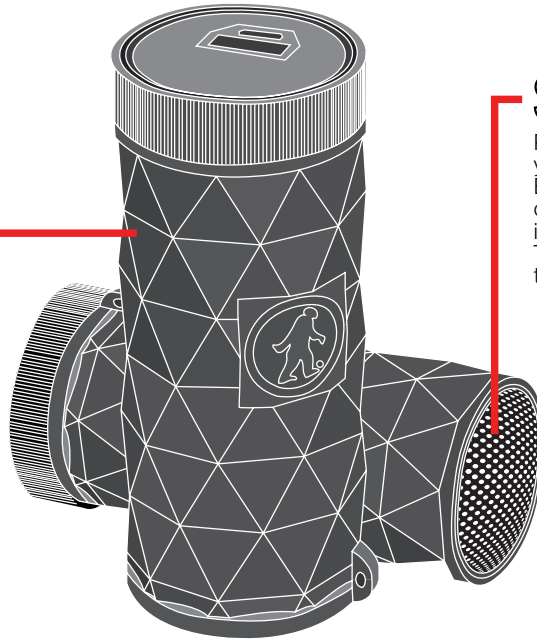

BIKE LIGHT

MUSIC
PLAYS
TOWARDS
YOU

FLASHLIGHT ACCESSORY
SIMPLY ATTACH TO THREADING SIDE

**3 DIFFERENT
LIGHT SETTINGS**
TORCH, LAMP, STROBE

**HANDLE BAR
MOUNT INCLUDED.**

SPEAKER

Point the speaker end towards you when you fasten the Buckshot Pro to your bike. You can add the flashlight accessory if you want on the other end. The other end is also the side that functions as a powerbank.

//FEATURES

- Passive Bass Port for Bigger Sound
- Wireless connectivity to any Bluetooth-enabled device
- Included bicycle handlebar mount accessory
- IPX5 water resistant standard
- Rugged, minimal design
- Built-in microphone/speakerphone
- Rechargeable lithium-ion battery
- Play time: 10 hours
- Wireless range: 32 feet