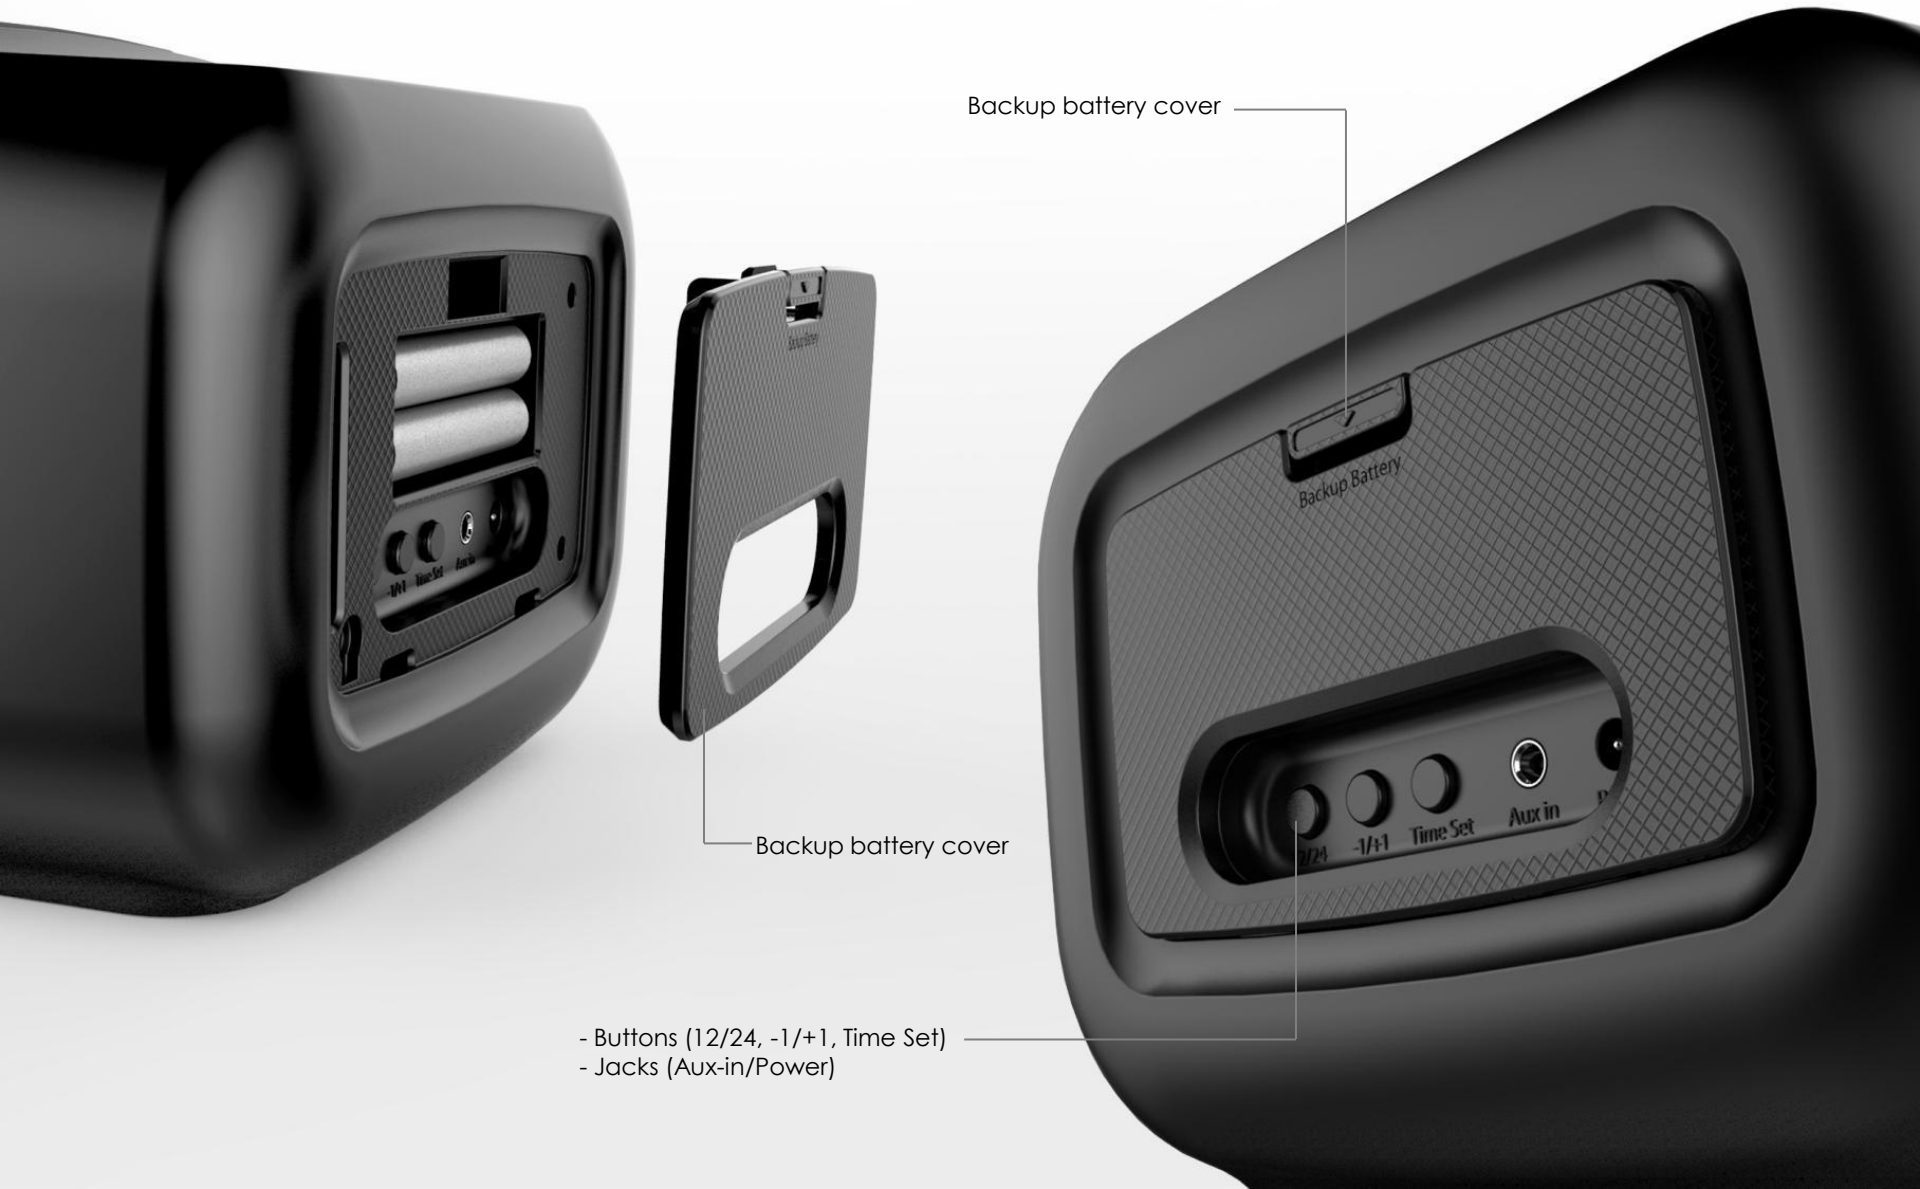

Keep Your Time Secure

Don't worry about what might happen if the power goes out. Morning Call 2 will save the time and your alarm when you use the featured AAA x 2 **back up battery** slot.

Backup battery cover

Backup battery cover

- Buttons (12/24, -1/+1, Time Set)
- Jacks (Aux-in/Power)