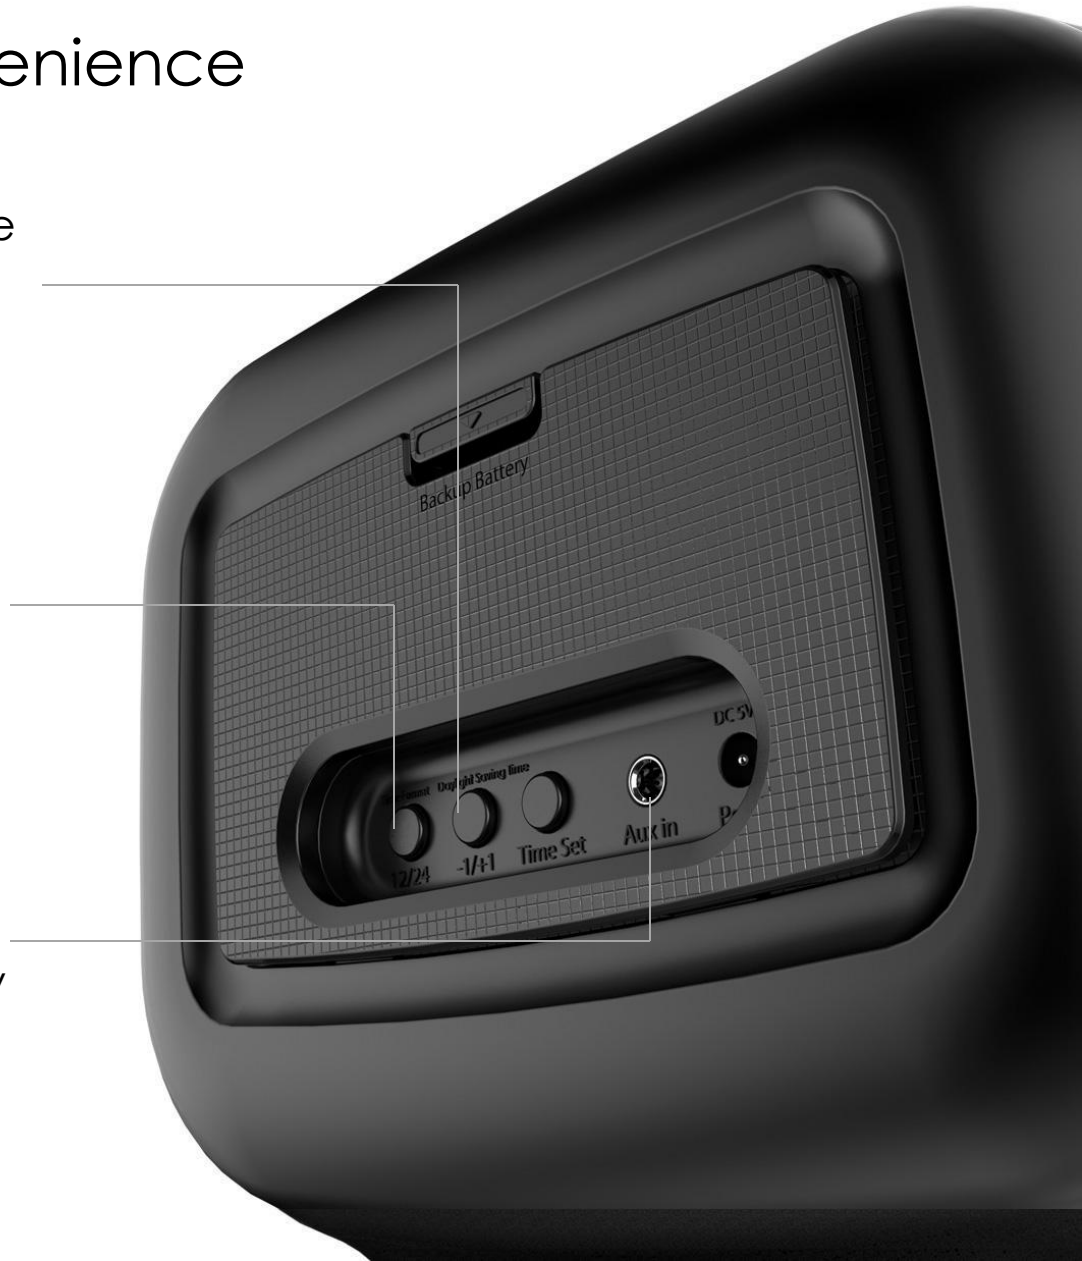

Listen to your favorite **FM radio** stations right at your bedside. Morning Call 2 contains an FM radio dial with the capacity to save up to **6 preset** stations.

Additionally, you can play your favorite songs directly from your **smartphone** or audio device **wirelessly**, by pairing through Bluetooth.

Many Useful Features For You

Play music through a built-in **high quality speaker**.

Charge your smart phone or other USB enabled device right at your bedside.

Set a **sleep timer** to have your music automatically turn off while you are sleeping: 15, 30, 45, 60, 90 minutes

Built-in Mic allows you to answer incoming calls **hands-free** when your phone is not near your bed.

Time Set Up With Convenience

You can also conveniently change time for the current season using the one-step easy to use **Daylight Saving Time (DST)** switch.

Display time in either **12 or 24 hour** display. Using the one-step switch you can adjust the format easier than ever before.

Using the **aux-in** port on the back, play music through the speaker by plugging your mp3 player or other 3.5mm compatible audio device.