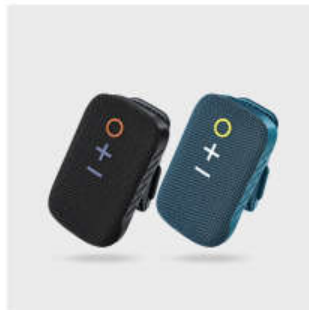

-  Party Mode
-  Dynamic LED Lighting
-  MEE audio Modes
-  Three Audio Inputs

\$169.99

lightSPKR

Wireless Camping Speaker with Lantern

-  Stereo Mode
-  Dimmable Light
-  MEE audio Modes
-  Three Audio Inputs

\$129.99

goSPKR

Wearable Clip-On Wireless Speaker

-  Stereo Mode
-  Compact & Lightweight Design
-  Integrated Shirt Clip
-  Voice Assistant

\$39.99

MEE PROFESSIONAL
DESIGNED FOR THE STAGE, BUILT FOR THE ROAD