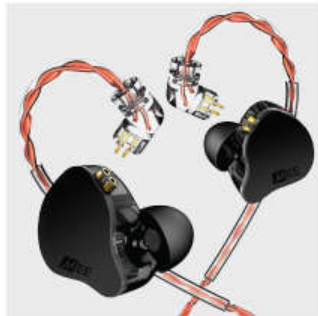

14 UP TO
HRS
OF BATTERY LIFE

BT3

Bluetooth Wireless Adapter Cable for In-Ear Monitors

LDAC

\$129.99

PRO AUDIO

CORE 2

Dual Driver In-Ear Monitors

-  CORE Series Hybrid Dual Driver
-  1 Dynamic Driver + 1 Balanced Armature
-  Ergonomic Earpiece Design
-  Detachable, User-Replaceable Cable

CORE 3

Triple Driver In-Ear Monitors

-  CORE Series Hybrid Triple Driver
-  1 Dynamic Driver + 2 Balanced Armatures
-  Ergonomic Earpiece Design
-  Detachable, User-Replaceable Cable