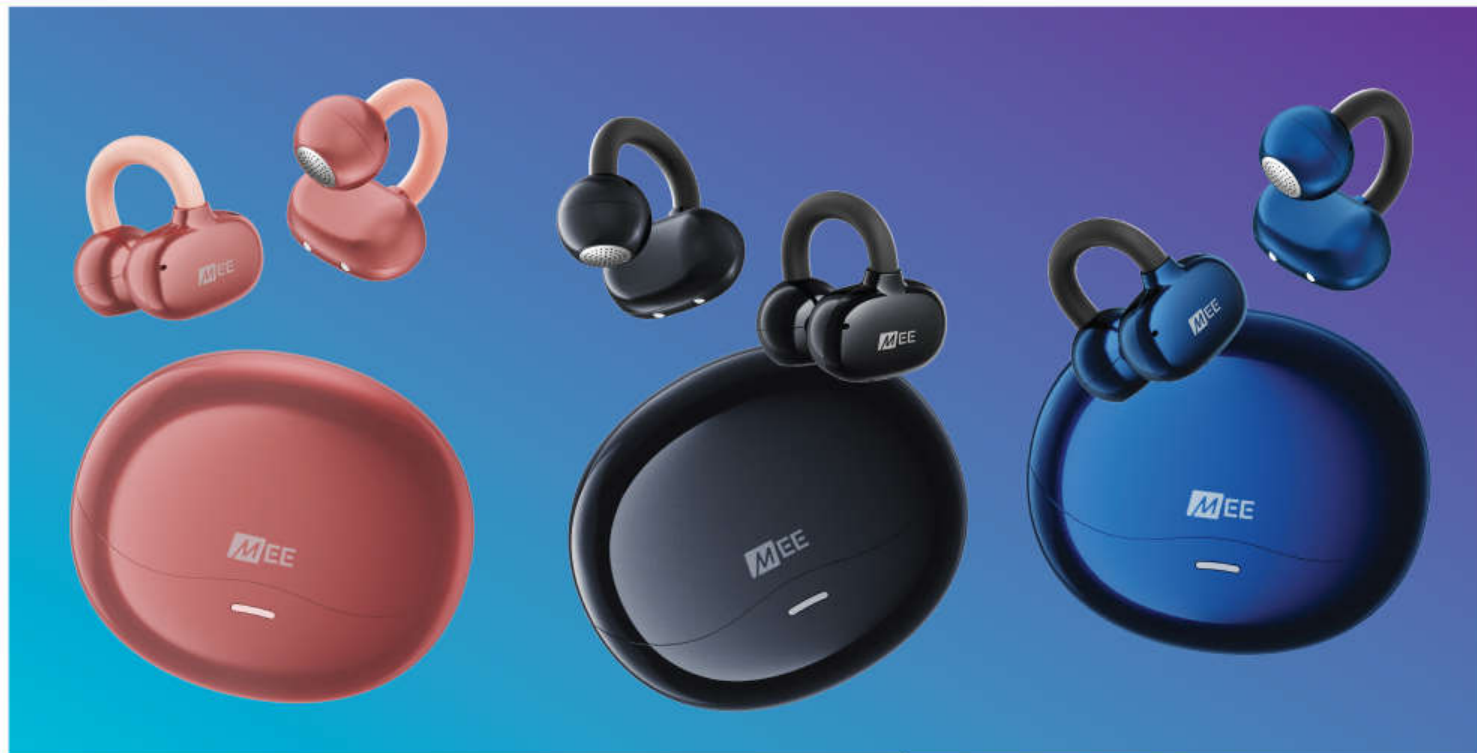

-  Open-ear Design
for Safer Workouts
-  2 Sizes of
Earhooks Included
-  IPX4 Sweat
Resistance
-  Wireless
Charging Case

BATTERY LIFE:

11 HRS

Earphones

+

22 HRS

Case

PEBBLES AIR