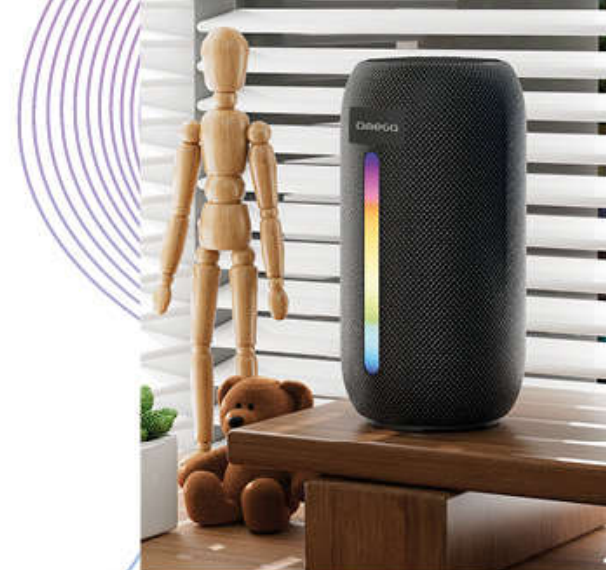

omega

PORTABLE BLUETOOTH SPEAKER

- tube design
- RGB-LED 5 modes
- USB-C charging
- microSD slot

A portable Bluetooth speaker with an elegant design and impressive functionality. Perfect for enjoying music at home, outdoors, or on the go. With advanced technology and powerful sound, it delivers an exceptional audio experience. It also features RGB lighting.

Output power: 10 W
Speaker: 3 inches x 1
Dimensions: 100 mm x 100 mm x 200 mm
Bluetooth version: V5.1
Battery: 1500 mAh
Color: Black
Accessories: USB-C charging cable
RGB lighting
Playback time: up to 3 hours

The OGQ156 is an ideal solution for those seeking a portable speaker that combines excellent sound quality with ease of use. A perfect companion for any occasion.

Bluetooth

OGQ156

10W RMS